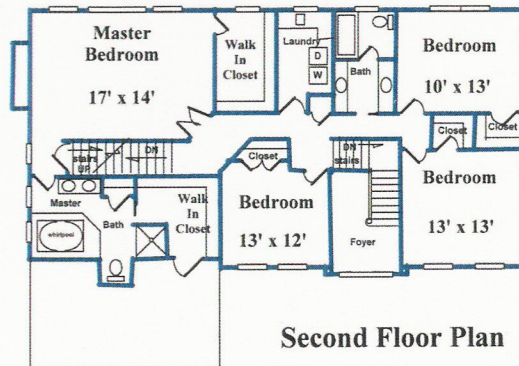

"The Carmody"

| | |
|--------------|----------------------|
| First Floor | 1,480 sq. ft. |
| Second Floor | 1,585 sq. ft. |
| Total | 3,065 sq. ft. |

9' Cielings 1st Floor

STRACHAN
CUSTOM HOMES